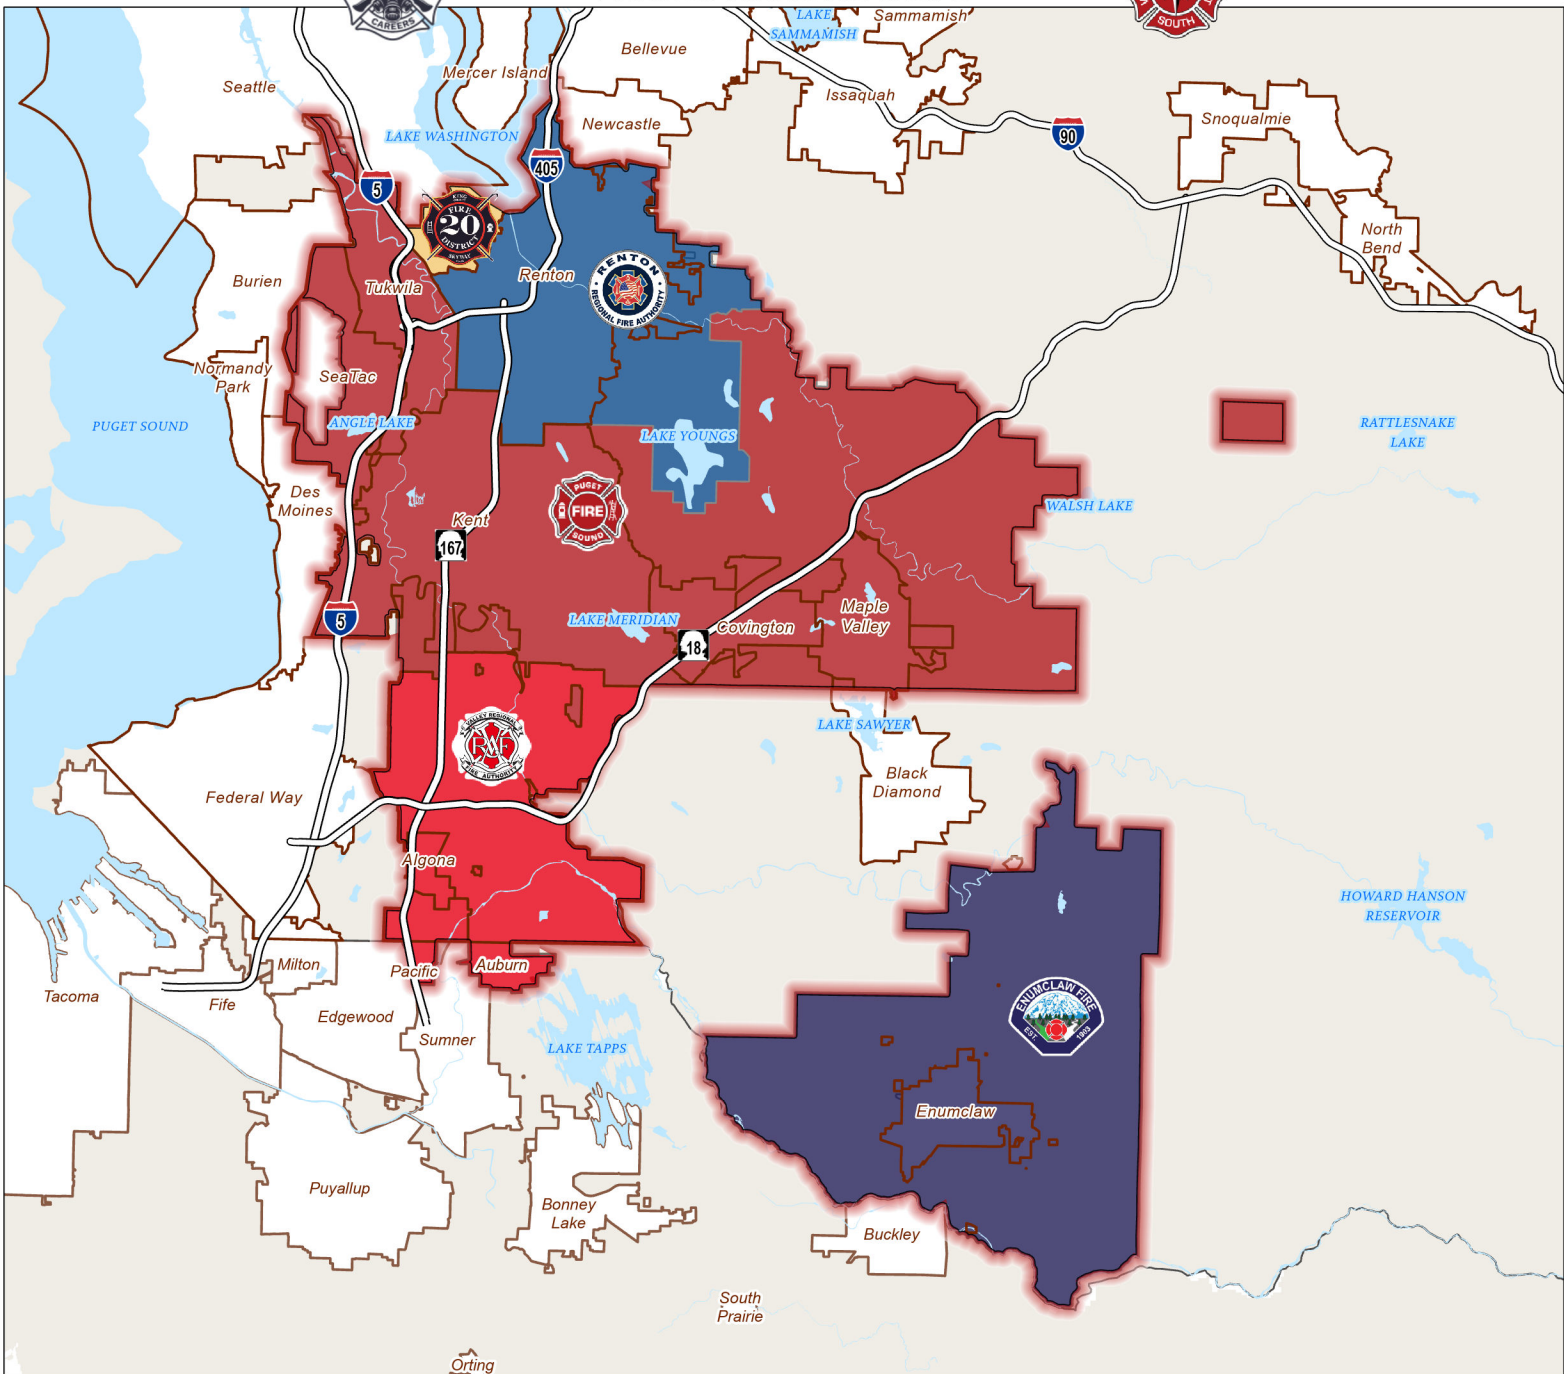

# WA FIRE CAREERS PARTICIPATING AGENCIES

WAFireCareers.org  
 King County, Washington  
 Credits: PSF, Valley Com GIS,  
 King Co GIS, Pierce Co GIS  
 Date Created: 11/14/2022

- WA Fire Careers
- Renton Regional Fire Authority
- Skyway KCFD #20
- City
- Puget Sound Regional Fire Authority
- Enumclaw Fire
- County
- Valley Regional Fire Authority

0 1 2 Miles